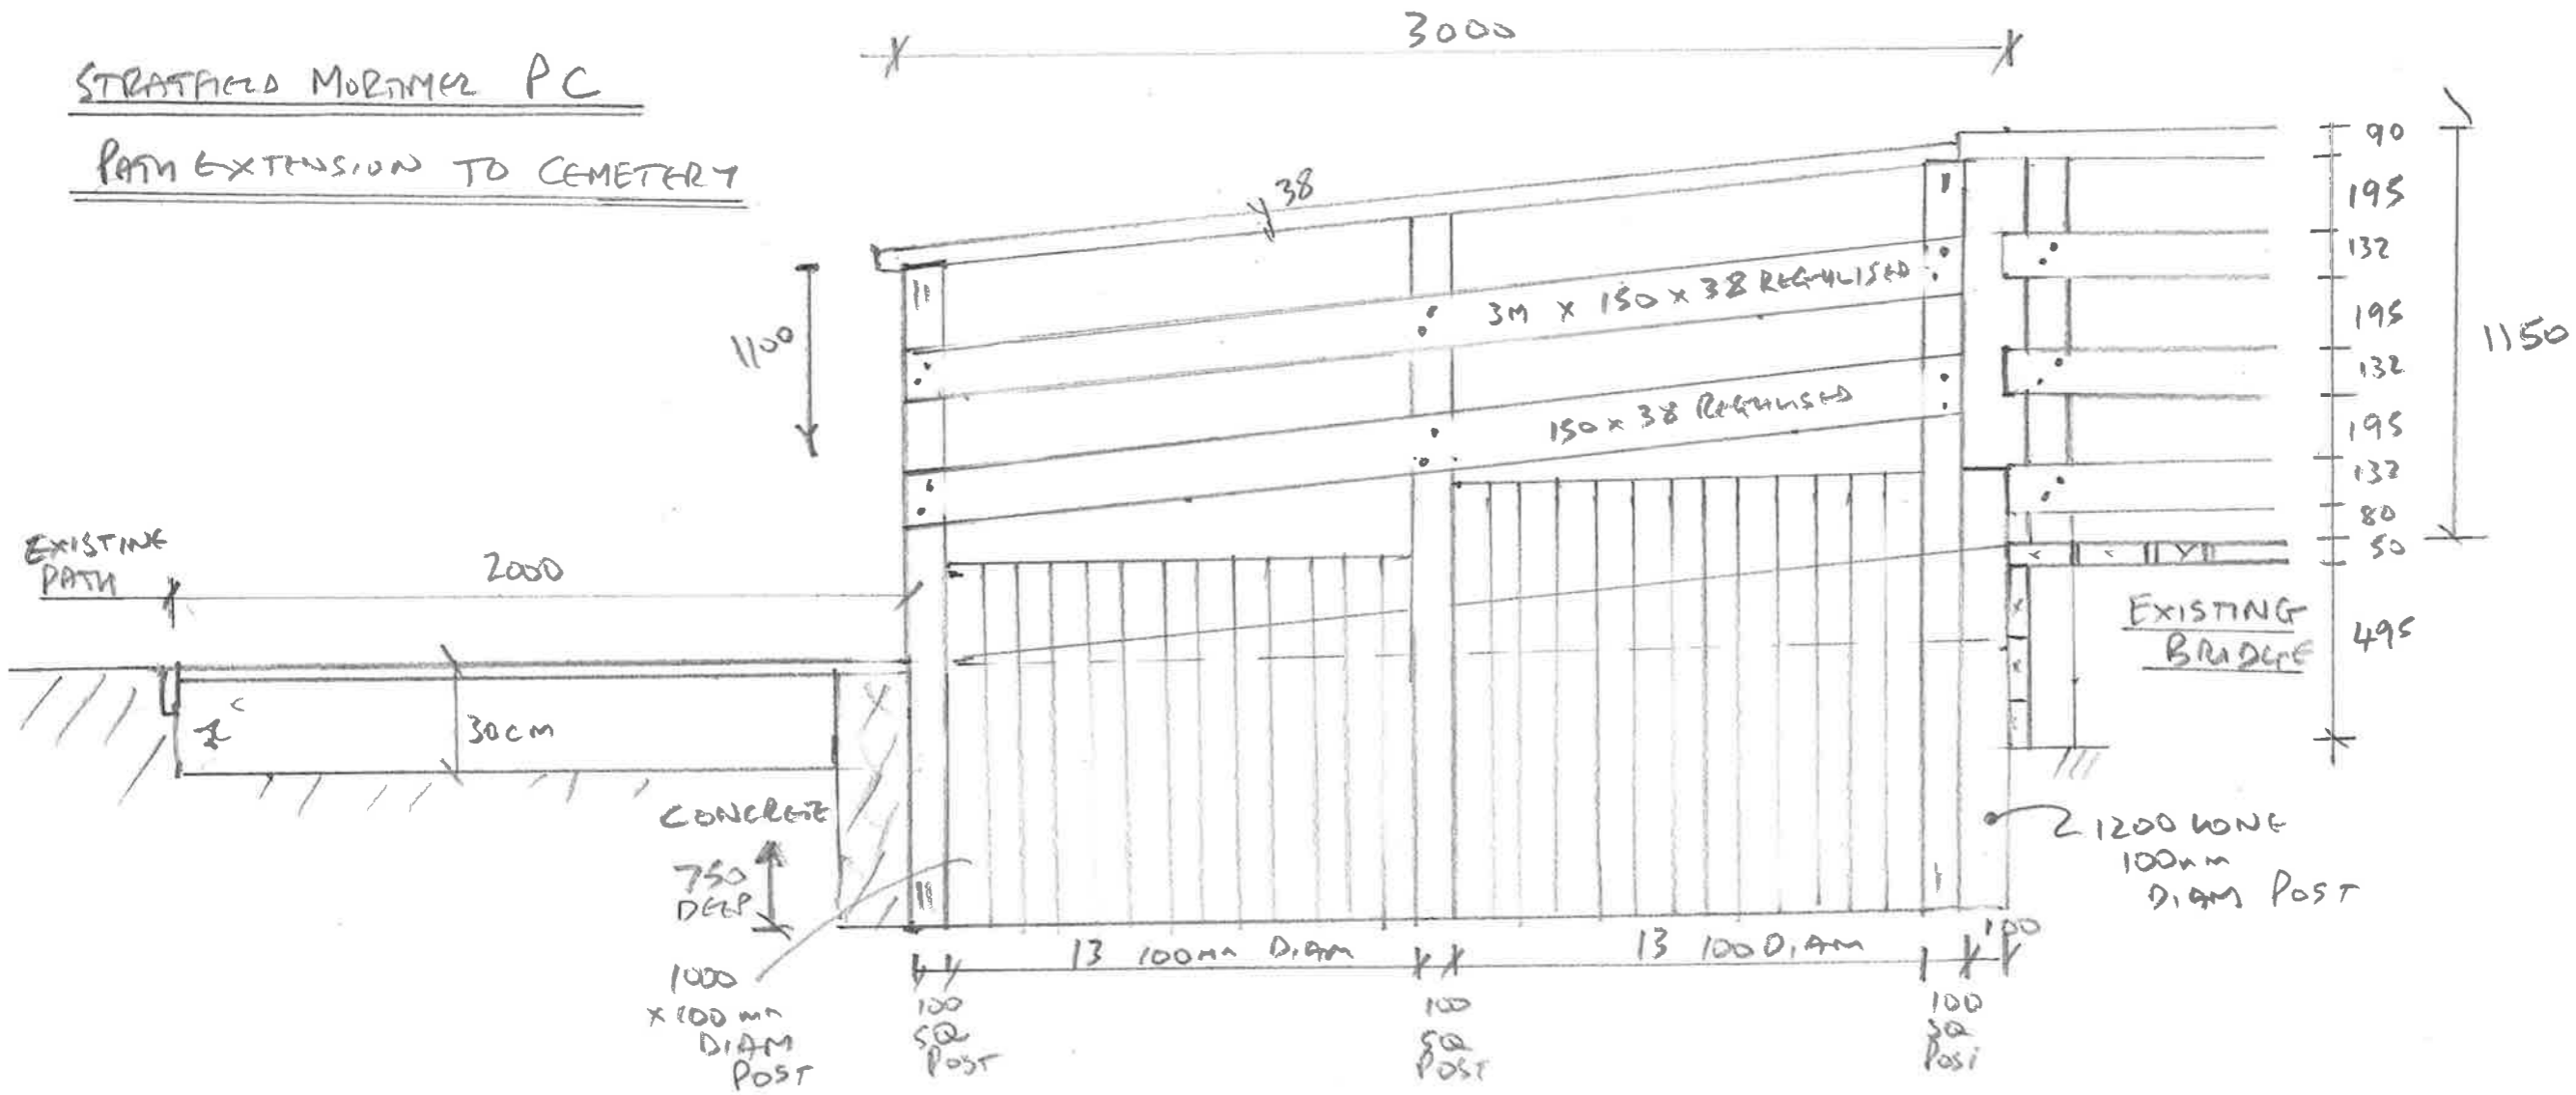

STRATIFIED MORTAR PC

PATH EXTENSION TO CEMETERY

SCALE
1-20
AS A3