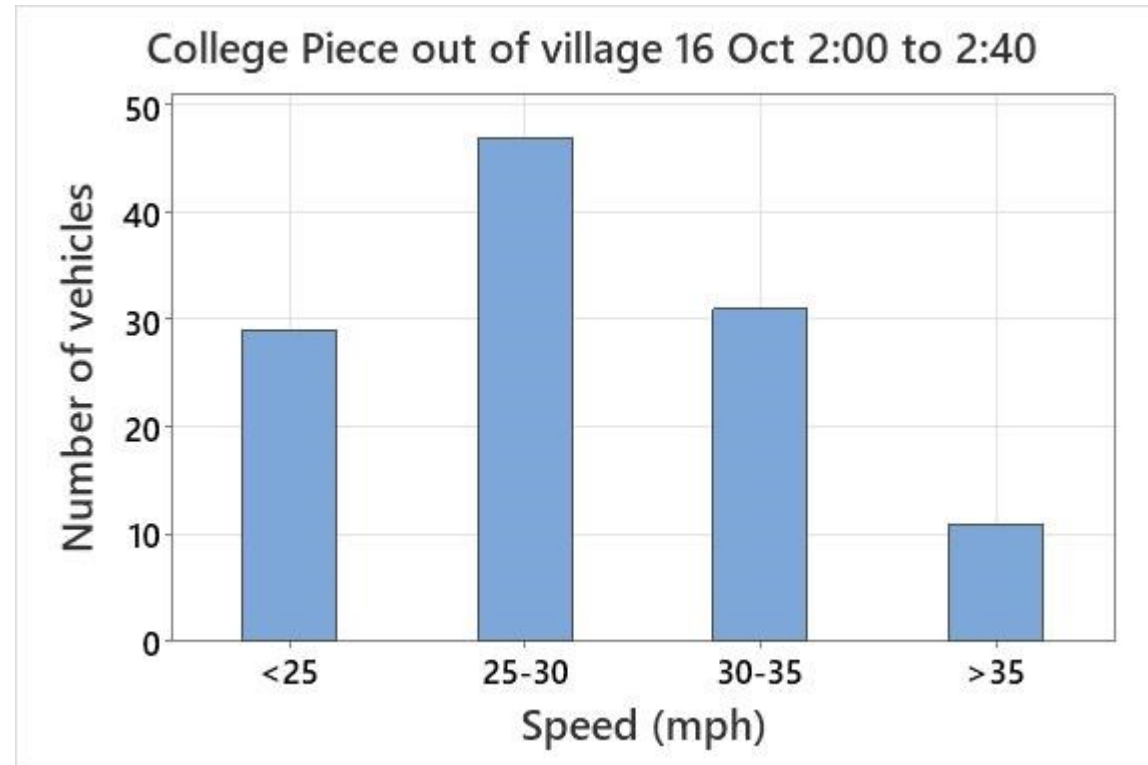

Managing Speed in Our Village

Cameras

- Speed Indicator Device (SID)
- Automatic Speed Watch Camera (ASWC)
 - Records Speed
 - Photographs & Data
 - Police Action
- Strategy

Example SID Data

36 of 108 vehicles (33%) exceeded 30 mph and 11 vehicles (10%) exceeded 35 mph

Example SID Data

42 of 118 vehicles (36%) exceeded 30 mph and 11 vehicles (9%) exceeded 35 mph

Example of
ASWC camera
photograph

Recorded as
41 mph

Example ASWC data :

Camera set to 30 mph so only records those doing 31 mph or greater

At Alfred Palmer coming into village around 8am 63 vehicles > 30 mph and 16 reported to police

At College Piece coming into village at 3pm 77 vehicles >30 mph and 14 reported to police

Going Forward

- Increase Deployment Frequency
- Identify New Hotspots
- Manning
- Can you help?
 - Camera Deployment
 - New Neighbourhood Plan