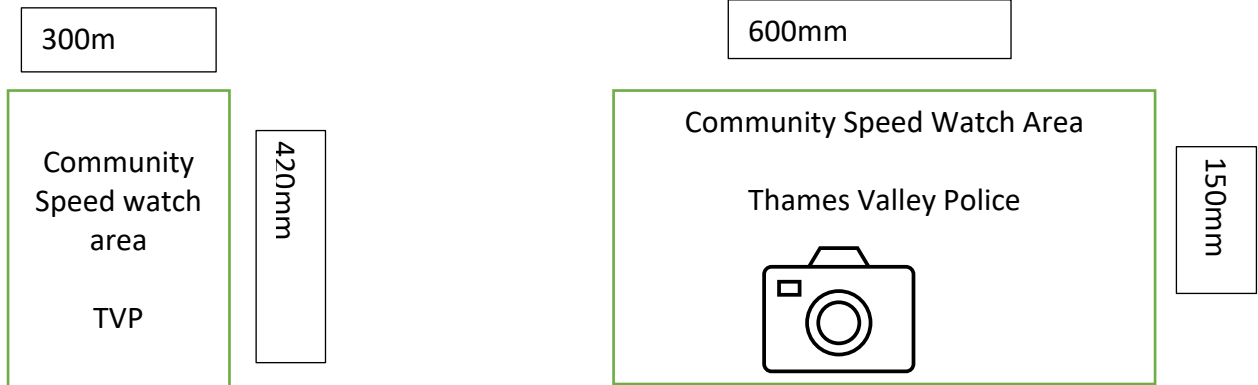

Hermitage Community Speed Watch Sign Deployment

February 2022

Signs to be purchased from Signwizzard – yellow background

Site 1

Newbury Road Northbound B4009

Gate Right Hand Side of Road

600mm x 150mm Sign
Fixed to gate
Gate to be cleaned and/or painted and
vegetation cleared if necessary

Site 2

Slanting Hill towards village

Portrait sign under 40mph
220cm clearance below sign over the verge.
Left hand side of road going towards the village.

Site 3

Yattendon Road towards Hermitage

Landscape sign 600mm x 150mm on gate
Vegetation to be cleared
Gate to be cleaned and/or painted
Left hand side of road (west bound)

Site 4
Hampstead Norreys Road Northbound
B4009

600mm x 150mm sign
Fixed to gate
Gate to be cleaned and/or painted
Vegetation cleared if necessary

Site 5
Oare junction to B4009

Portrait sign fixed to lamppost to
ensure a 2.1m clearance from bottom
of the sign.

Site 6
Priors Court Road East bound towards village

Portrait sign fixed to free post
next to 40mph sign.