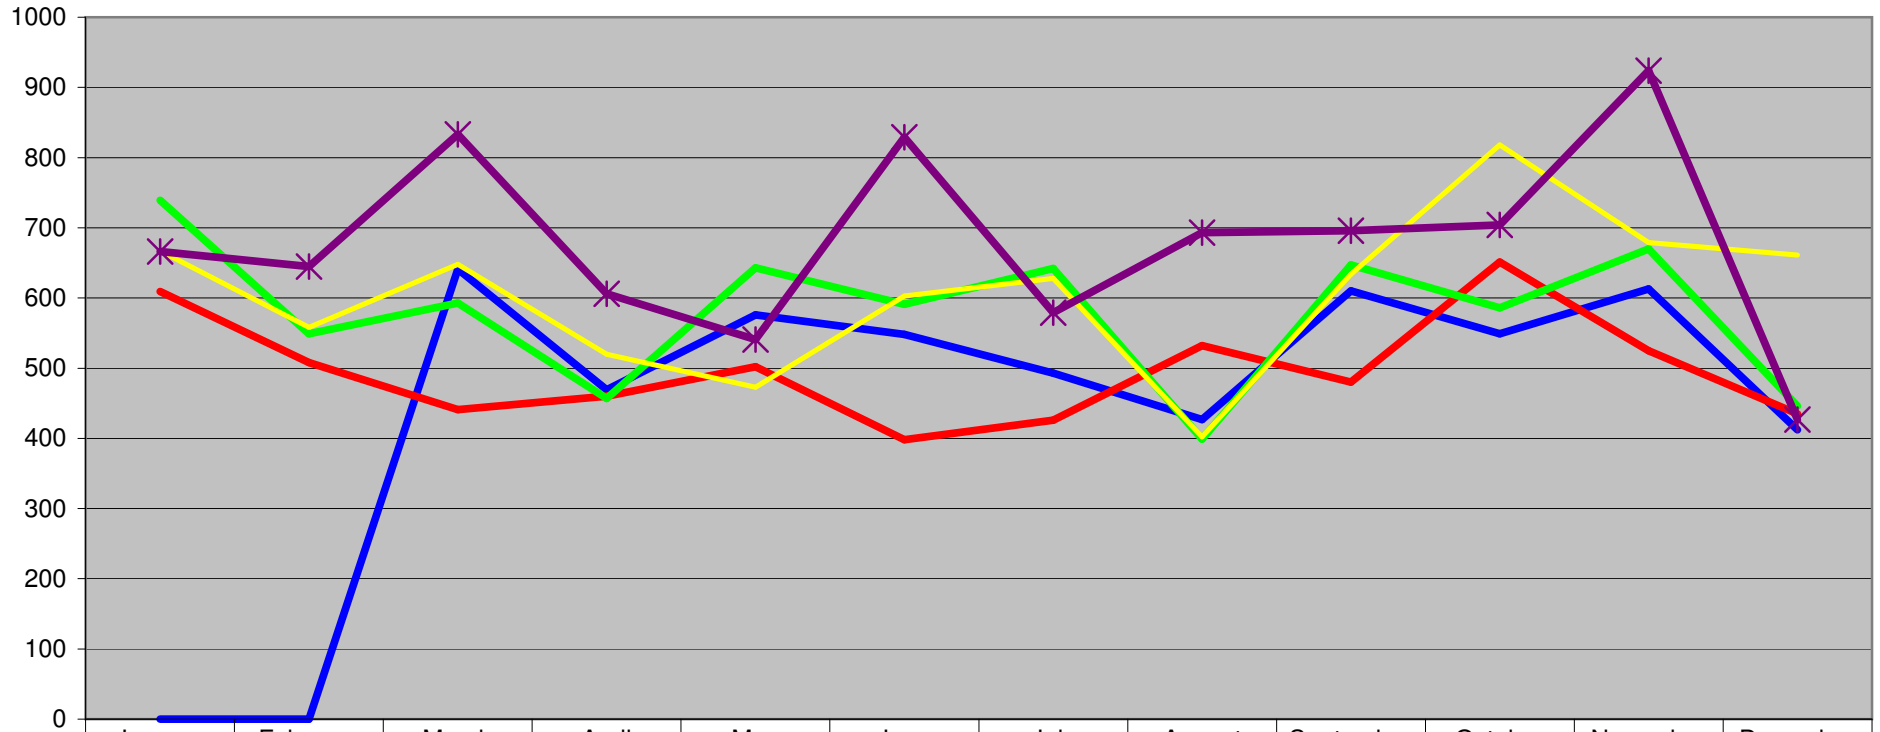

Mortimer Link Monthly Passenger Journeys

	January	February	March	April	May	June	July	August	September	October	November	December
2004	0	0	641	469	576	548	493	427	610	549	613	412
2005	609	508	441	460	502	398	426	532	480	651	525	435
2006	739	549	593	457	643	591	642	399	647	586	670	446
2007	667	558	648	520	473	603	628	402	634	818	679	661
2008	666	645	833	606	541	829	579	693	696	704	924	427